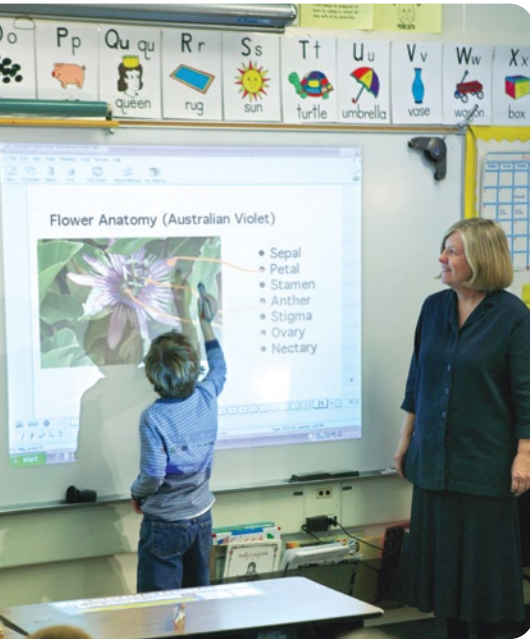

Real ink. Digital ink. eBeam Complete captures it all.

eBeam Complete includes a single eBeam Receiver, eBeam Projection's Interactive Stylus, and eBeam Whiteboard's four color-coded marker sleeves and eraser.

eBeam Projection can turn any projected image into a digital workspace whether it's shined on a whiteboard or a flat, blank wall. The Interactive Stylus becomes like a mouse and lets you control your entire computer from the front of the room. The powerful eBeam Interact software includes eBeam Scrapbook, a unique application that combines the most popular features from the most popular software titles.

A copyboard that does a lot more than just "copy."

eBeam Whiteboard with eBeam Software captures all of your dry erase marker notes straight to your computer, where they can be broadcast online in real-time to anyone with an Internet connection. Once saved to your computer, the notes can be edited, printed, or e-mailed.

Capture lengthy equations and replay them stroke by stroke - even those that were erased!

Encourage student participation using your educational software within the eBeam Projection workspace.

The pocket-sized eBeam Receiver is small enough to take with you, share with colleagues, or store in a desk drawer over the weekend.