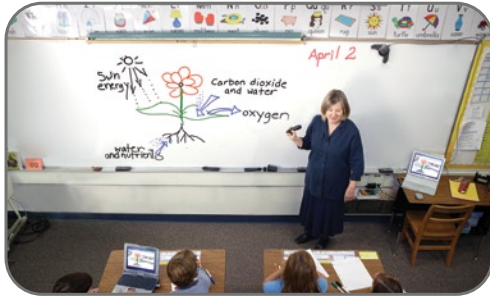

eBeam Complete works the way you do.

Attach eBeam to your classroom's existing whiteboard and start recording notes in minutes.